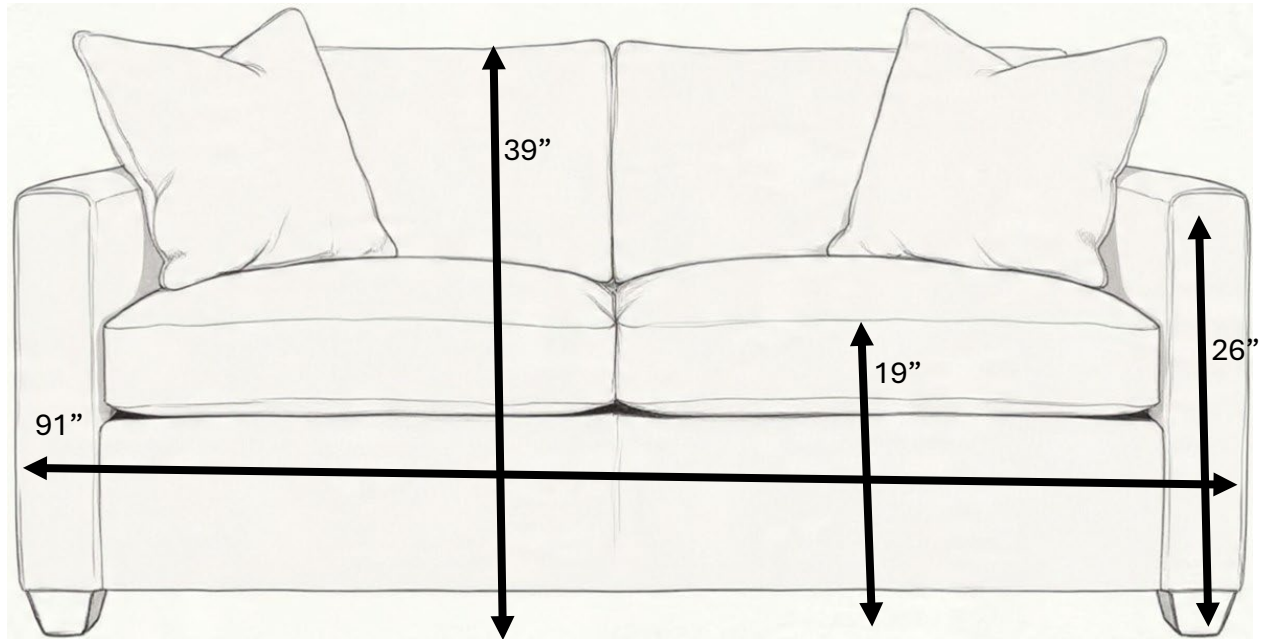

1800-03  
(Loose Back-Loose Cushion- (2) 22x22 Pillows)

Shown with optional ruffle skirt

Shown with optional bench cushion

- FEATURES:**
- WELT AROUND THE BASE
- FRENCH SEAMS ON ARMS, CUSHIONS, BACKS.
- STANDARD WITH (2) 22X22 PILLOWS
- 3" TAPERED FOOT-REMOVABLE

# 1800-03 Dimensions

Overall Dimensions W91xD41xH39

Inside Dimensions W79xD26xH20

Seat Height 19"

Arm Height 26"

Back Rail Height 31"

COM (Plain) RR-16 UB-16

COL 298 SQFT