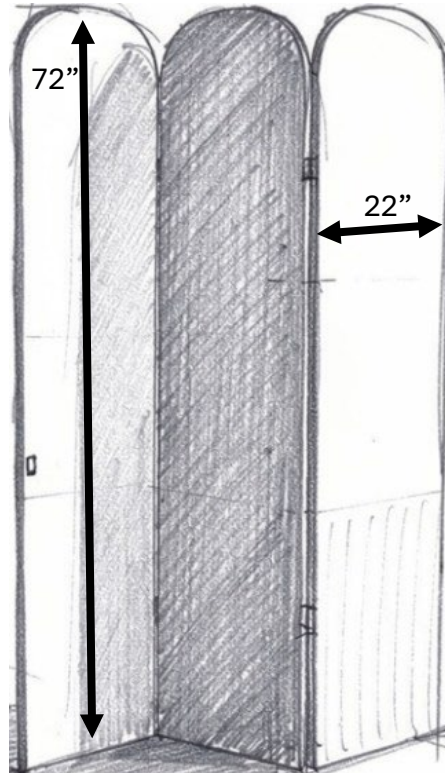

2020-CB
Privacy Screen

FEATURES:

Custom upholstered privacy screens. Choose between 2-6 panels. Constructed from solid wood panels with a fabric finish. Finished on both sides.

2020-CB Dimensions

Each Panel: 22Wx72H

Yardage (Plain) RR-10 UB-11

Our products are fully compliant with TB 117-2013 Standards and are manufactured using foam that is 100% Flame-retardant free. Frame is built with engineered plywood and hardwood. With strengthened interlocking glued joints that are reinforced with corner block. BUILT TO LAST!!